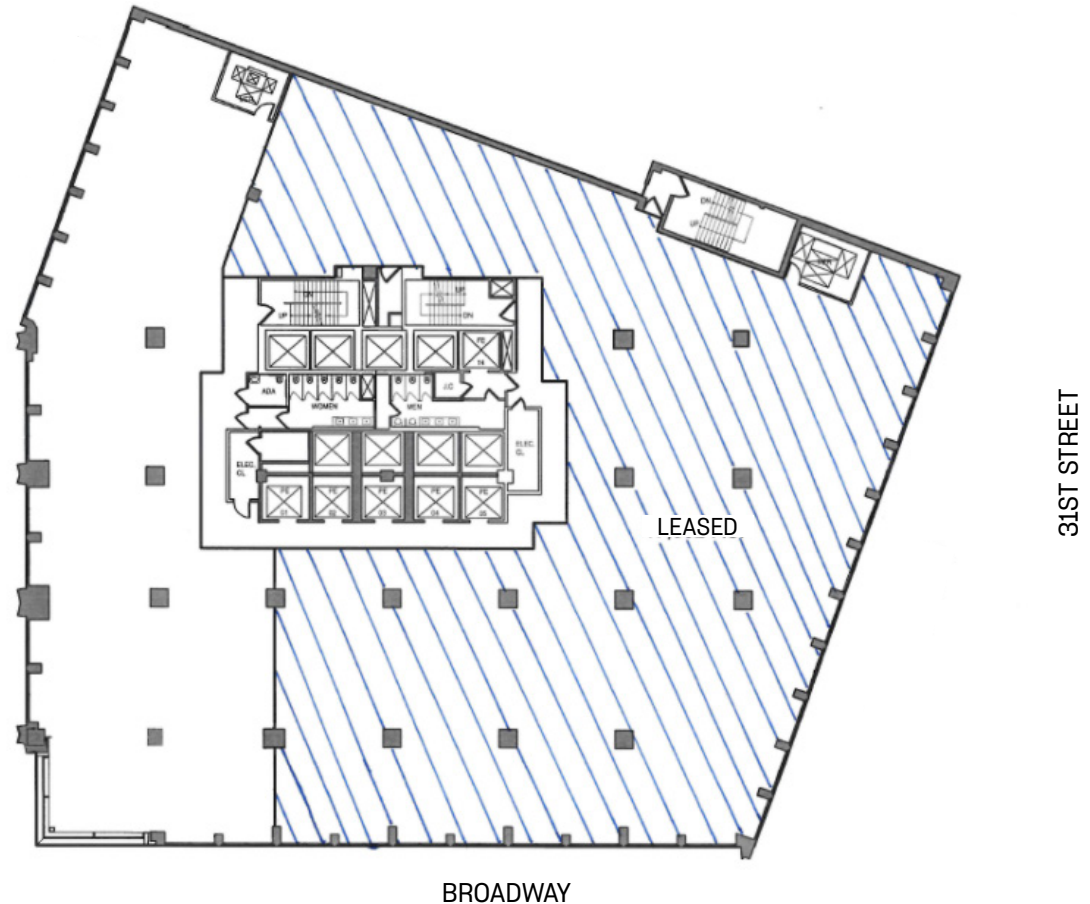

## Low Rise- 2nd Floor

9,811 RSF Remaining

Nomad Tower

1250 Broadway  
New York, NY 10001