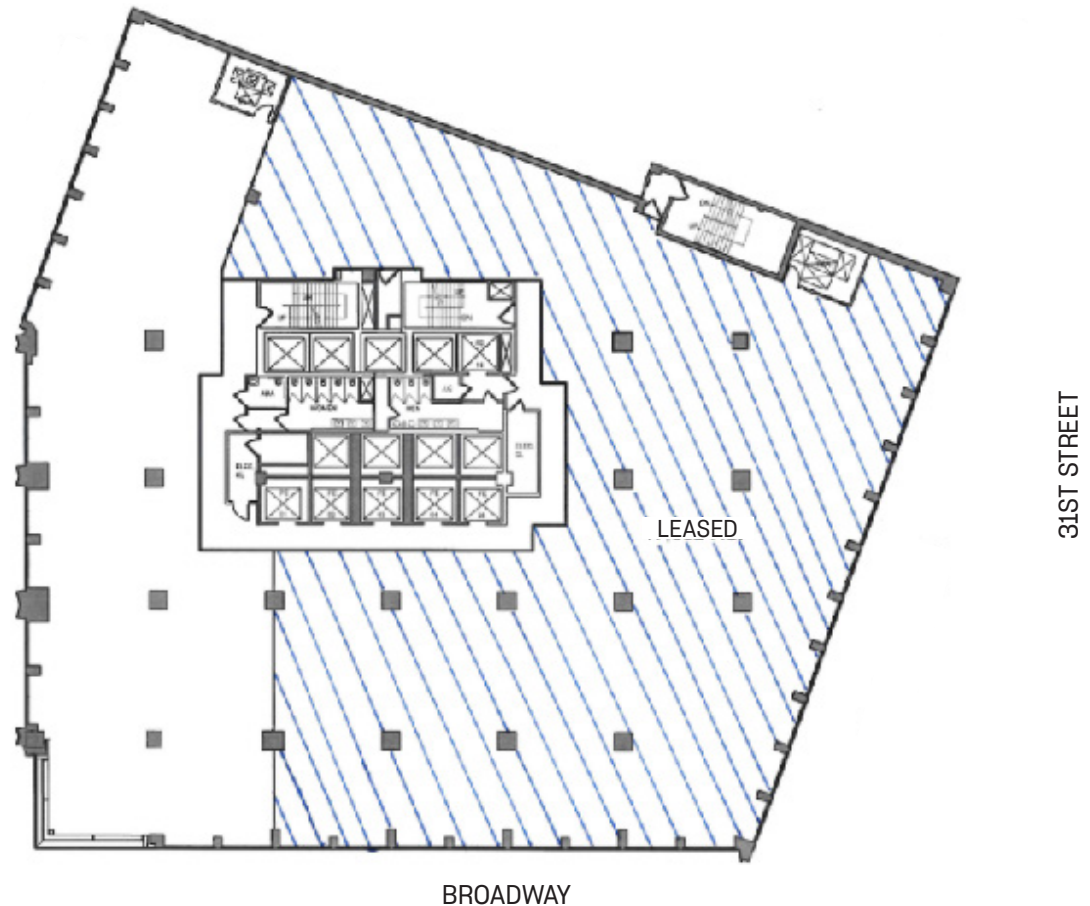

KRISTEN MORGAN · 212.812.6043
kristen.morgan@am.jll.com

Low Rise- 2nd Floor

9,811 RSF Remaining

Nomad Tower

1250 Broadway
New York, NY 10001