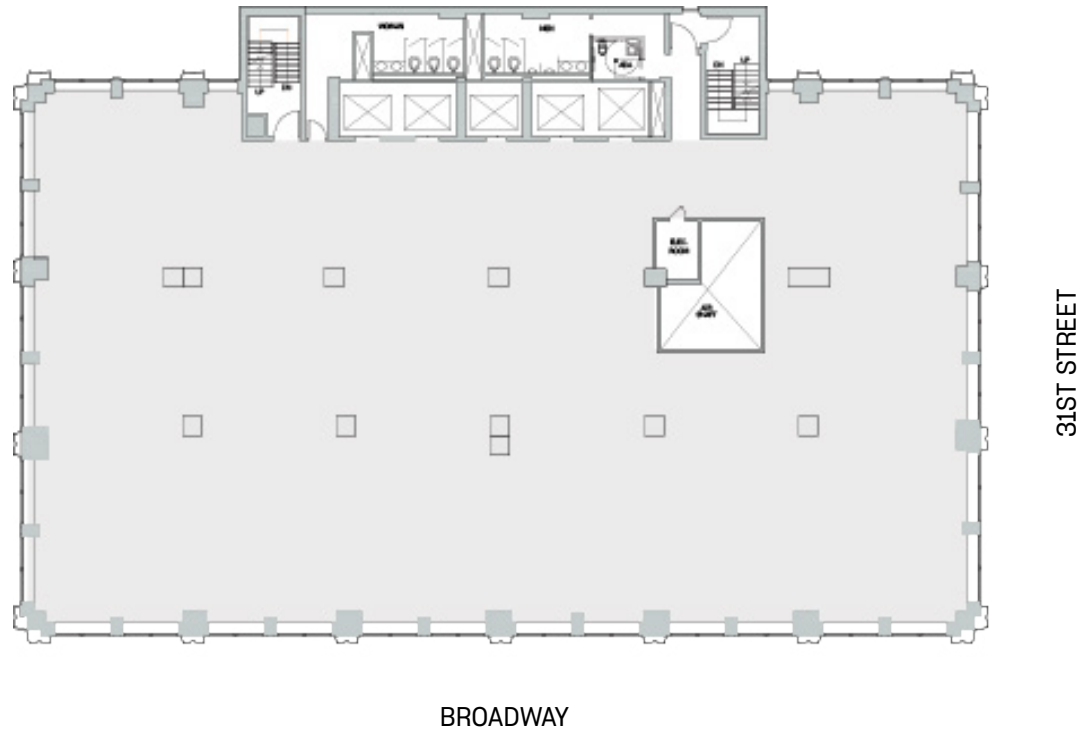

HARLEY DALTON • 212.812.5838
Harley.Dalton@am.jll.com

High Rise- Core & Shell

14,906 RSF

Nomad Tower

1250 Broadway
New York, NY 10001