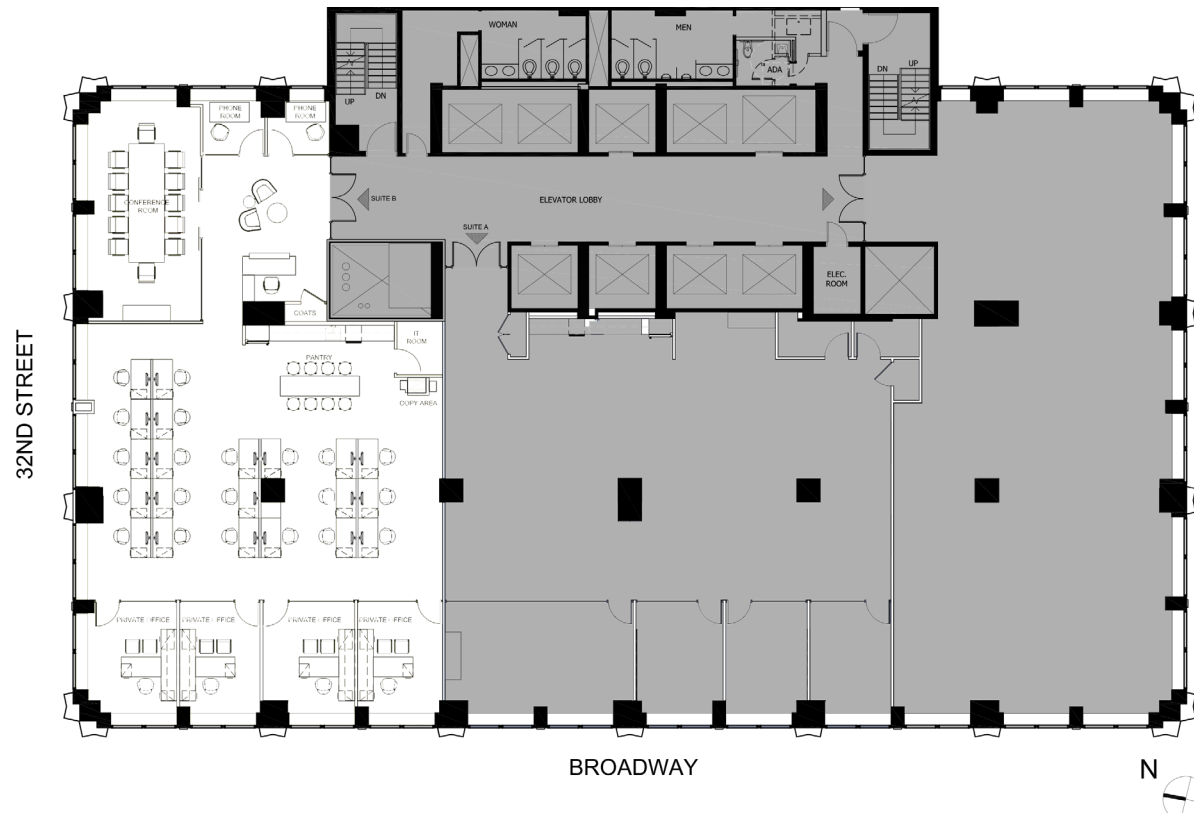

KRISTEN MORGAN • 212.812.6043
kristen.morgan@am.jll.com

19th Floor, Suite 1902
5,381 RSF Available

GH GLOBAL HOLDINGS
Management Group (US)

Nomad Tower, 1250 Broadway New York, NY 10001