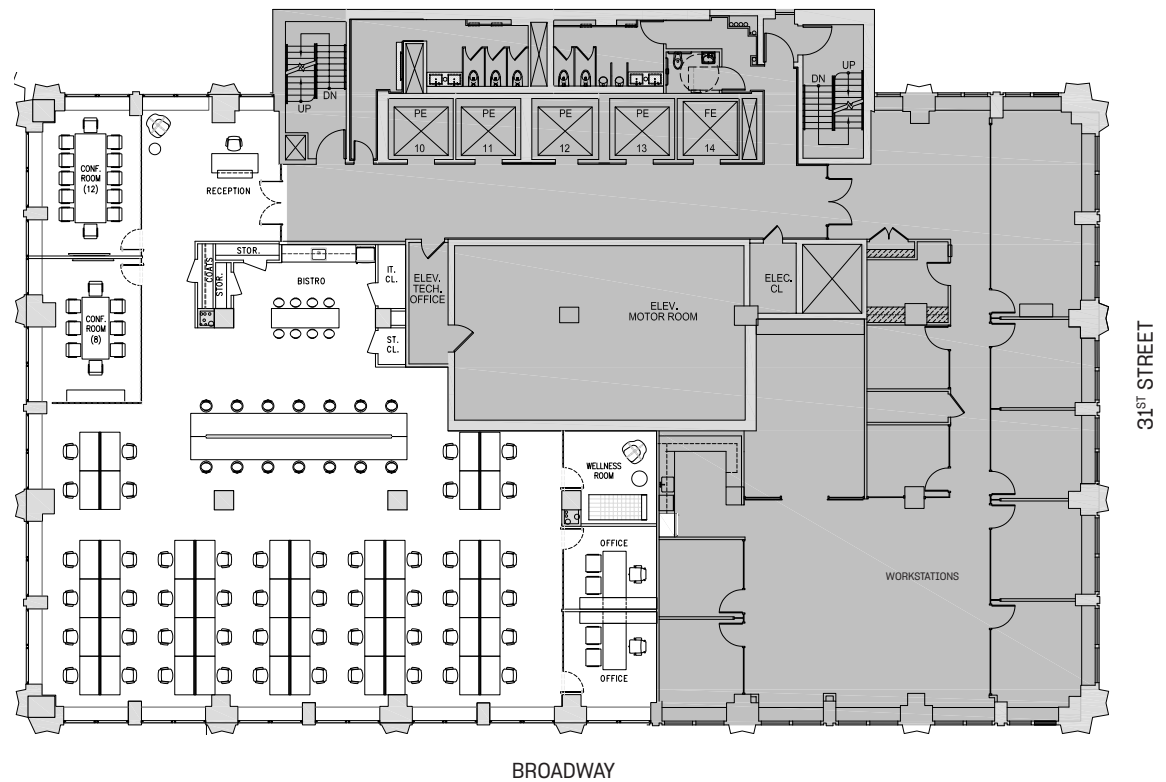

KRISTEN MORGAN · 212.812.6043
kristen.morgan@am.jll.com

 GLOBAL HOLDINGS
Management Group (US)

26th Floor, Suite 2600
5,973 RSF Available

Nomad Tower, 1250 Broadway New York, NY 10001