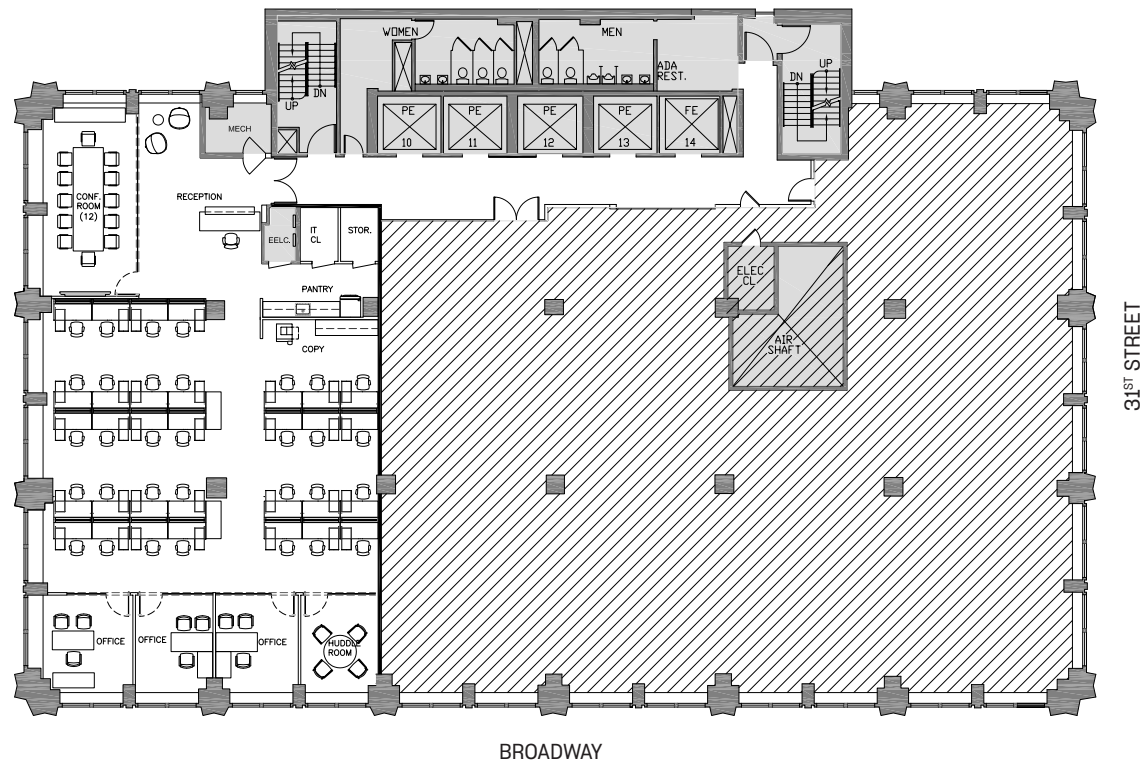

KRISTEN MORGAN · 212.812.6043
kristen.morgan@am.jll.com

 GLOBAL HOLDINGS
Management Group (US)

35th Floor, Suite 3502
5,893 RSF Available

Nomad Tower, 1250 Broadway New York, NY 10001